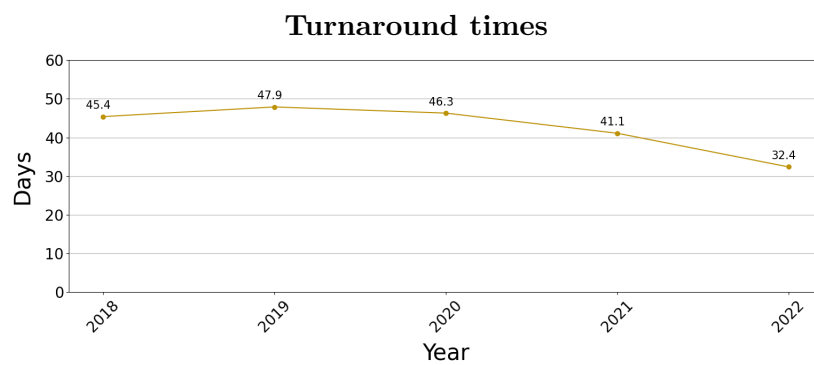

## JHEP metrics

---

2022 Impact Factor	5.4
Average number of times an article is cited in the year it is publish	
Impact Factor (5.Year)	4.9
Immediacy Index	1.9
2023 Journal Citation Report (Clarivate Analytics, 2023)	
2022 Citescore	10.3
2023 Scopus (Elsevier, 2023)	

**Figure 1.** Average time from a paper's submission to JHEP to the 1st editor's decision.

**Figure 2.** Percentage of arXiv papers submitted to JHEP on the total number of papers submitted to arXiv.

**Figure 3.** Number of JHEP publications.