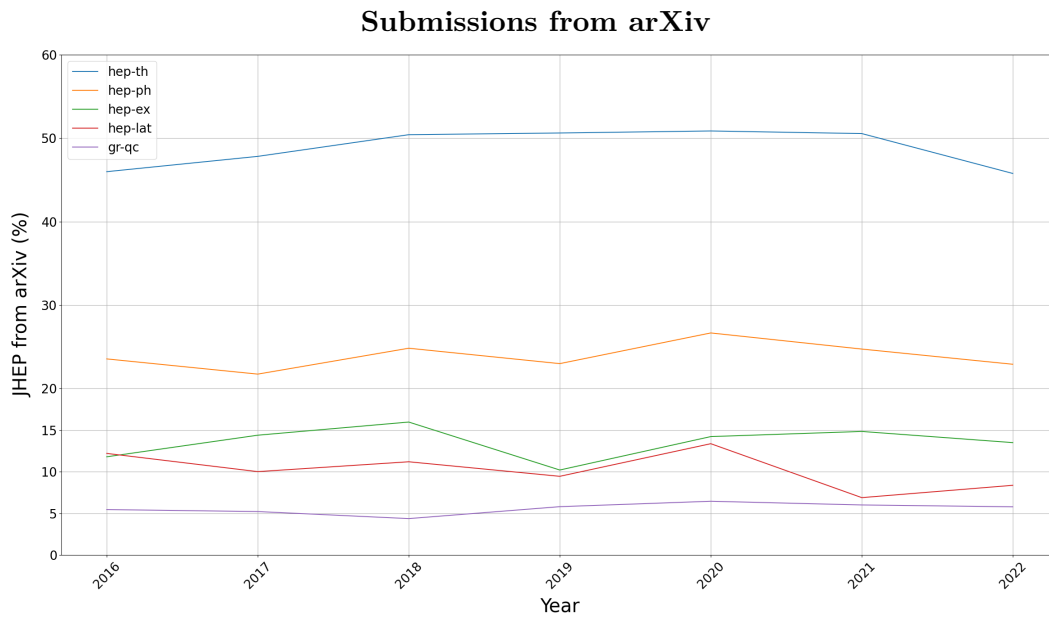

## JHEP metrics

---

2022 Impact Factor	5.4
Average number of times an article is cited in the year it is publish	
Impact Factor (5.Year)	4.9
Immediacy Index	1.9
2023 Journal Citation Report (Clarivate Analytics, 2023)	
2022 Citescore	10.3
2023 Scopus (Elsevier, 2023)	

**Figure 1.** Average time from a paper's submission to JHEP to the 1st editor's decision.

**Figure 2.** Percentage of arXiv papers submitted to JHEP on the total number of papers submitted to arXiv.

**Figure 3.** Number of JHEP publications.