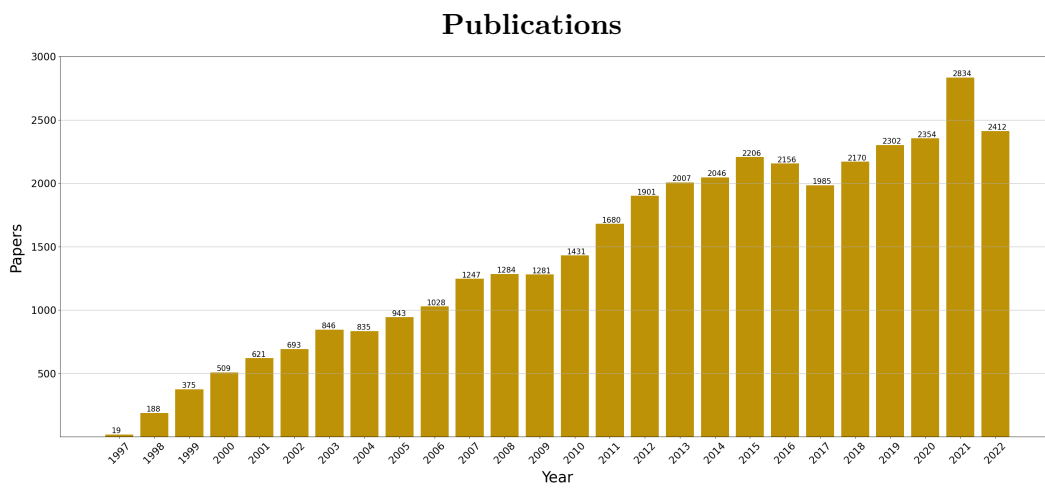

## JHEP metrics

---

2022 Impact Factor	5.4
Average number of times an article is cited in the year it is publish	
Impact Factor (5.Year)	4.9
Immediacy Index	1.9
2023 Journal Citation Report (Clarivate Analytics, 2023)	
2022 Citescore	10.3
2023 Scopus (Elsevier, 2023)	

**Figure 1.** Average time from a paper's submission to JHEP to the 1st editor's decision.

**Figure 2.** Percentage of arXiv papers submitted to JHEP on the total number of papers submitted to arXiv.

**Figure 3.** Number of JHEP publications.